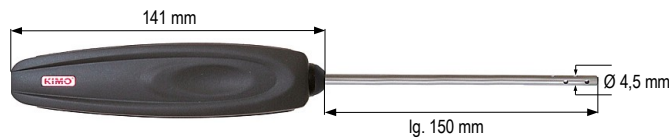

from -40 to +120°C

12
sec.

SNG 150

Secured mini-DIN connector.

Retractable cable lg. 450 mm, up to 2,4 m.

■ **Ambient** **Measuring range** **t₆₃** **Ref.**

NTC (IEC 751 guideline).
Stainless steel sheath with ambient end.
ABS handle (from -40 to +85°C).

from -40 to +120°C

10
sec.

SNA 150

Secured mini-DIN connector.

Retractable cable lg. 450 mm, up to 2,4 m.

■ **Penetration** **Measuring range** **t₆₃** **Ref.**

NTC (IEC 751 guideline).
Stainless steel sheath with pointer tip.
ABS handle (from -40 to +85°C).

from -40 to +120°C

10
sec.

SNP 150

Secured mini-DIN connector.

Retractable cable lg. 450 mm, up to 2,4 m.

■ **General use** **Measuring range** **t₆₃** **Ref.**

NTC (IEC 751 guideline).
Stainless steel sheath.
ABS handle (from -40 to +85°C).

from -40 to +120°C

12
sec.

SNG 150 A

Secured mini-DIN connector.

PVC Cable 1 m

| ■ Ambient | Measuring range | t_{63} | Ref. |
|--|---------------------------|--------------------|------------------|
| <p>NTC (IEC 751 guideline). Stainless steel sheath with ambient end. ABS handle (from -40 to +85°C).</p>  <p>Secured mini-DIN connector.</p>  <p>PVC Cable 1 m</p>  <p>141 mm lg. 150 mm Ø 4,5 mm</p>  <p>10 mm</p> | <p>from -40 to +120°C</p> | <p>10 sec.</p> | <p>SNA 150 A</p> |