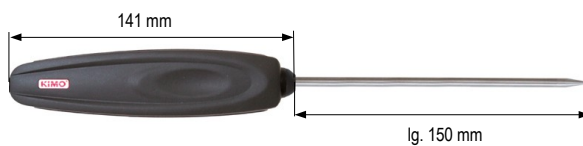

from -40 to +120°C

12
sec.

SNG 150

Secured mini-DIN connector.

Retractable cable lg. 450 mm, up to 2,4 m.

■ **Ambient** **Measuring range** **t₆₃** **Ref.**

NTC (IEC 751 guideline).
Stainless steel sheath with ambient end.
ABS handle (from -40 to +85°C).

from -40 to +120°C

10
sec.

SNA 150

Secured mini-DIN connector.

Retractable cable lg. 450 mm, up to 2,4 m.

■ **Penetration** **Measuring range** **t₆₃** **Ref.**

NTC (IEC 751 guideline).
Stainless steel sheath with pointer tip.
ABS handle (from -40 to +85°C).

from -40 to +120°C

10
sec.

SNP 150

Secured mini-DIN connector.

Retractable cable lg. 450 mm, up to 2,4 m.

■ **General use** **Measuring range** **t₆₃** **Ref.**

NTC (IEC 751 guideline).
Stainless steel sheath.
ABS handle (from -40 to +85°C).

from -40 to +120°C

12
sec.

SNG 150 A

Secured mini-DIN connector.

PVC Cable 1 m

| ■ Ambient | Measuring range | t_{63} | Ref. |
|--|---------------------------|--------------------|------------------|
| <p>NTC (IEC 751 guideline). Stainless steel sheath with ambient end. ABS handle (from -40 to +85°C).</p>  <p>Secured mini-DIN connector.</p>  <p>PVC Cable 1 m</p>  <p>141 mm lg. 150 mm Ø 4,5 mm</p>  <p>10 mm</p> | <p>from -40 to +120°C</p> | <p>10 sec.</p> | <p>SNA 150 A</p> |