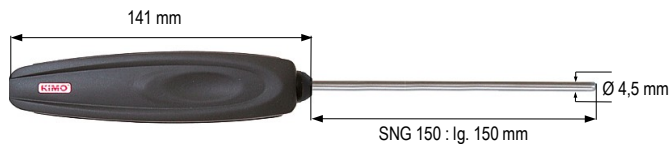

from -40 to +120°C

12
sec.

SNG 150

Secured mini-DIN connector.

Retractable cable lg. 450 mm, up to 2,4 m.

■ **Ambient** **Measuring range** **t₆₃** **Ref.**

NTC (IEC 751 guideline).
Stainless steel sheath with ambient end.
ABS handle (from -40 to +85°C).

from -40 to +120°C

10
sec.

SNA 150

Secured mini-DIN connector.

Retractable cable lg. 450 mm, up to 2,4 m.

■ **Penetration** **Measuring range** **t₆₃** **Ref.**

NTC (IEC 751 guideline).
Stainless steel sheath with pointer tip.
ABS handle (from -40 to +85°C).

from -40 to +120°C

10
sec.

SNP 150

Secured mini-DIN connector.

Retractable cable lg. 450 mm, up to 2,4 m.

■ **General use** **Measuring range** **t₆₃** **Ref.**

NTC (IEC 751 guideline).
Stainless steel sheath.
ABS handle (from -40 to +85°C).

from -40 to +120°C

12
sec.

SNG 150 A

Secured mini-DIN connector.

PVC Cable 1 m

| ■ Ambient | Measuring range | t_{63} | Ref. |
|--|---------------------------|--------------------|------------------|
| <p>NTC (IEC 751 guideline). Stainless steel sheath with ambient end. ABS handle (from -40 to +85°C).</p>  <p>Secured mini-DIN connector.</p>  <p>PVC Cable 1 m</p>  <p>141 mm lg. 150 mm Ø 4,5 mm</p>  <p>10 mm</p> | <p>from -40 to +120°C</p> | <p>10 sec.</p> | <p>SNA 150 A</p> |