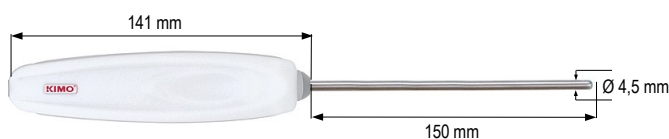

from -40 to +120°C

10
sec.

SNA 150

Secured mini-DIN connector.

Retractable cable lg. 450 mm, up to 2,4 m.

■ **Penetration** **Measuring range** **t₆₃** **Ref.**

NTC (IEC 751 guideline).
Stainless steel sheath with pointer tip.
ABS handle (from -40 to +85°C).

from -40 to +120°C

10
sec.

SNP 150

Secured mini-DIN connector.

Retractable cable lg. 450 mm, up to 2,4 m.

■ **General use** **Measuring range** **t₆₃** **Ref.**

NTC (IEC 751 guideline).
Stainless steel sheath.
ABS handle (from -40 to +85°C).

from -40 to +120°C

12
sec.

SNG 150 A

Secured mini-DIN connector.

PVC Cable 1 m

| ■ Ambient | Measuring range | t_{63} | Ref. |
|--|---------------------------|--------------------|------------------|
| <p>NTC (IEC 751 guideline). Stainless steel sheath with ambient end. ABS handle (from -40 to +85°C).</p>  <p>Secured mini-DIN connector.</p>  <p>PVC Cable 1 m</p>  <p>141 mm lg. 150 mm Ø 4,5 mm</p>  <p>10 mm</p> | <p>from -40 to +120°C</p> | <p>10 sec.</p> | <p>SNA 150 A</p> |

| ■ Penetration | Measuring range | t_{63} | Ref. |
|--|---------------------------|--------------------|------------------|
| <p>NTC (IEC 751 guideline). Stainless steel sheath with pointer tip. ABS handle (from -40 to +85°C).</p>  <p>Secured mini-DIN connector.</p>  <p>PVC Cable 1 m</p>  <p>141 mm lg. 150 mm Ø 3 mm</p>  <p>15 mm</p> | <p>from -40 to +120°C</p> | <p>10 sec.</p> | <p>SNP 150 A</p> |